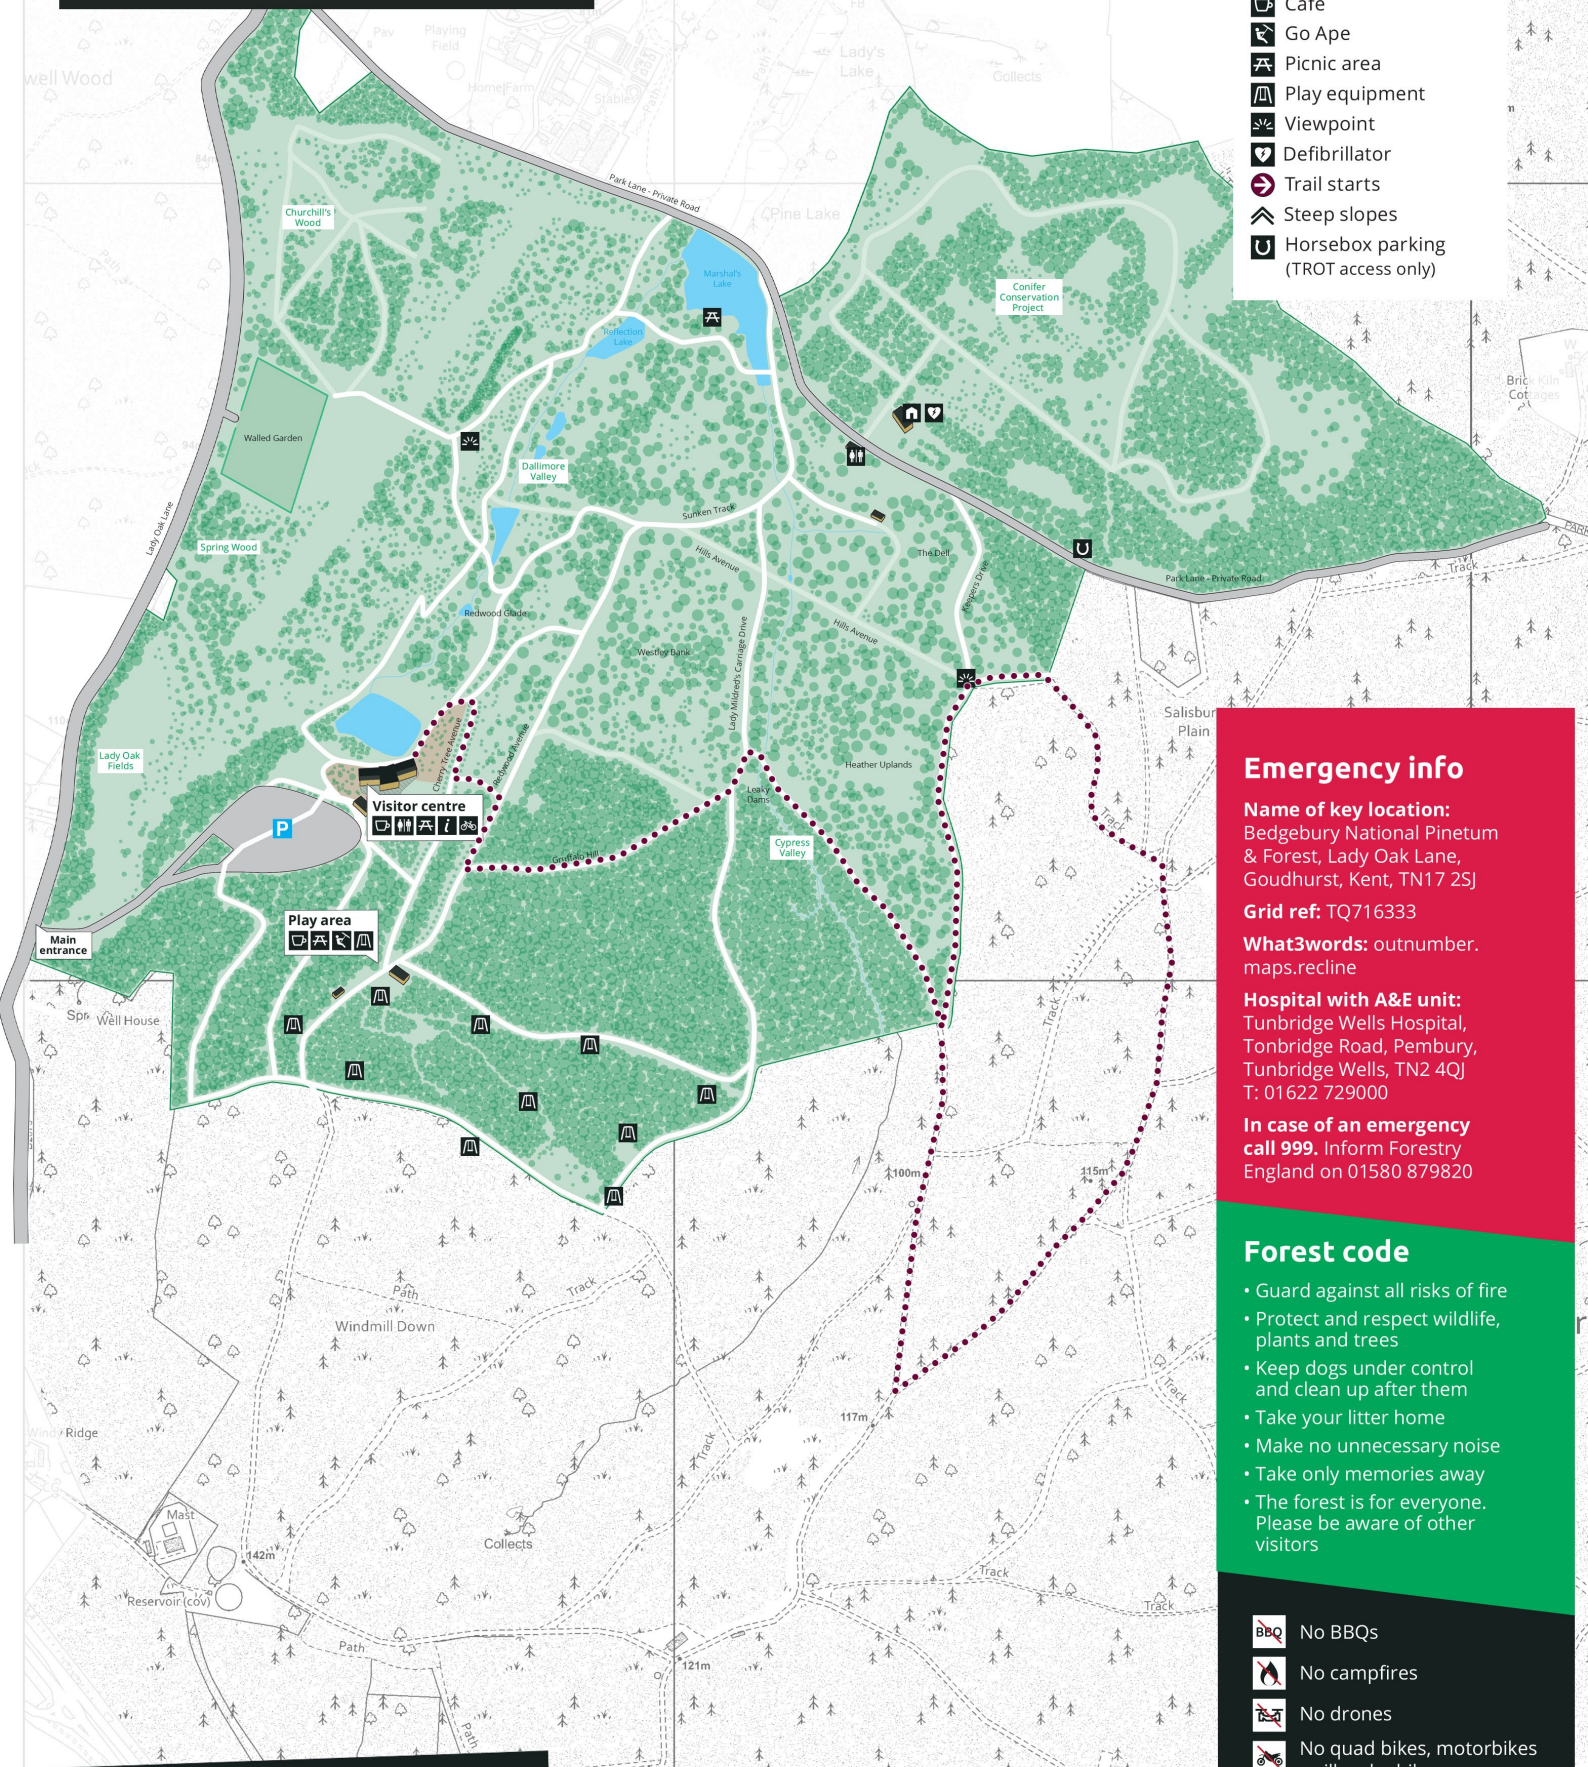

Bedgebury National Pinetum & Forest

Wellbeing Trail

Key

- Parking
- Pay machine
- Toilets
- Accessible toilet (Changing Places facility)
- Tramper hire (free, booking required)
- Information
- Bike hire & shop
- Forest office
- Cafe
- Go Ape
- Picnic area
- Play equipment
- Viewpoint
- Defibrillator
- Trail starts
- Steep slopes
- Horsebox parking (TROT access only)

Emergency info

Name of key location:
Bedgebury National Pinetum & Forest, Lady Oak Lane, Goudhurst, Kent, TN17 2SJ

Grid ref: TQ716333

What3words: outnumber, maps.recline

Hospital with A&E unit:
Tunbridge Wells Hospital, Tonbridge Road, Pembury, Tunbridge Wells, TN2 4QJ
T: 01622 729000

- No BBQs
- No campfires
- No drones
- No quad bikes, motorbikes or illegal e-bikes