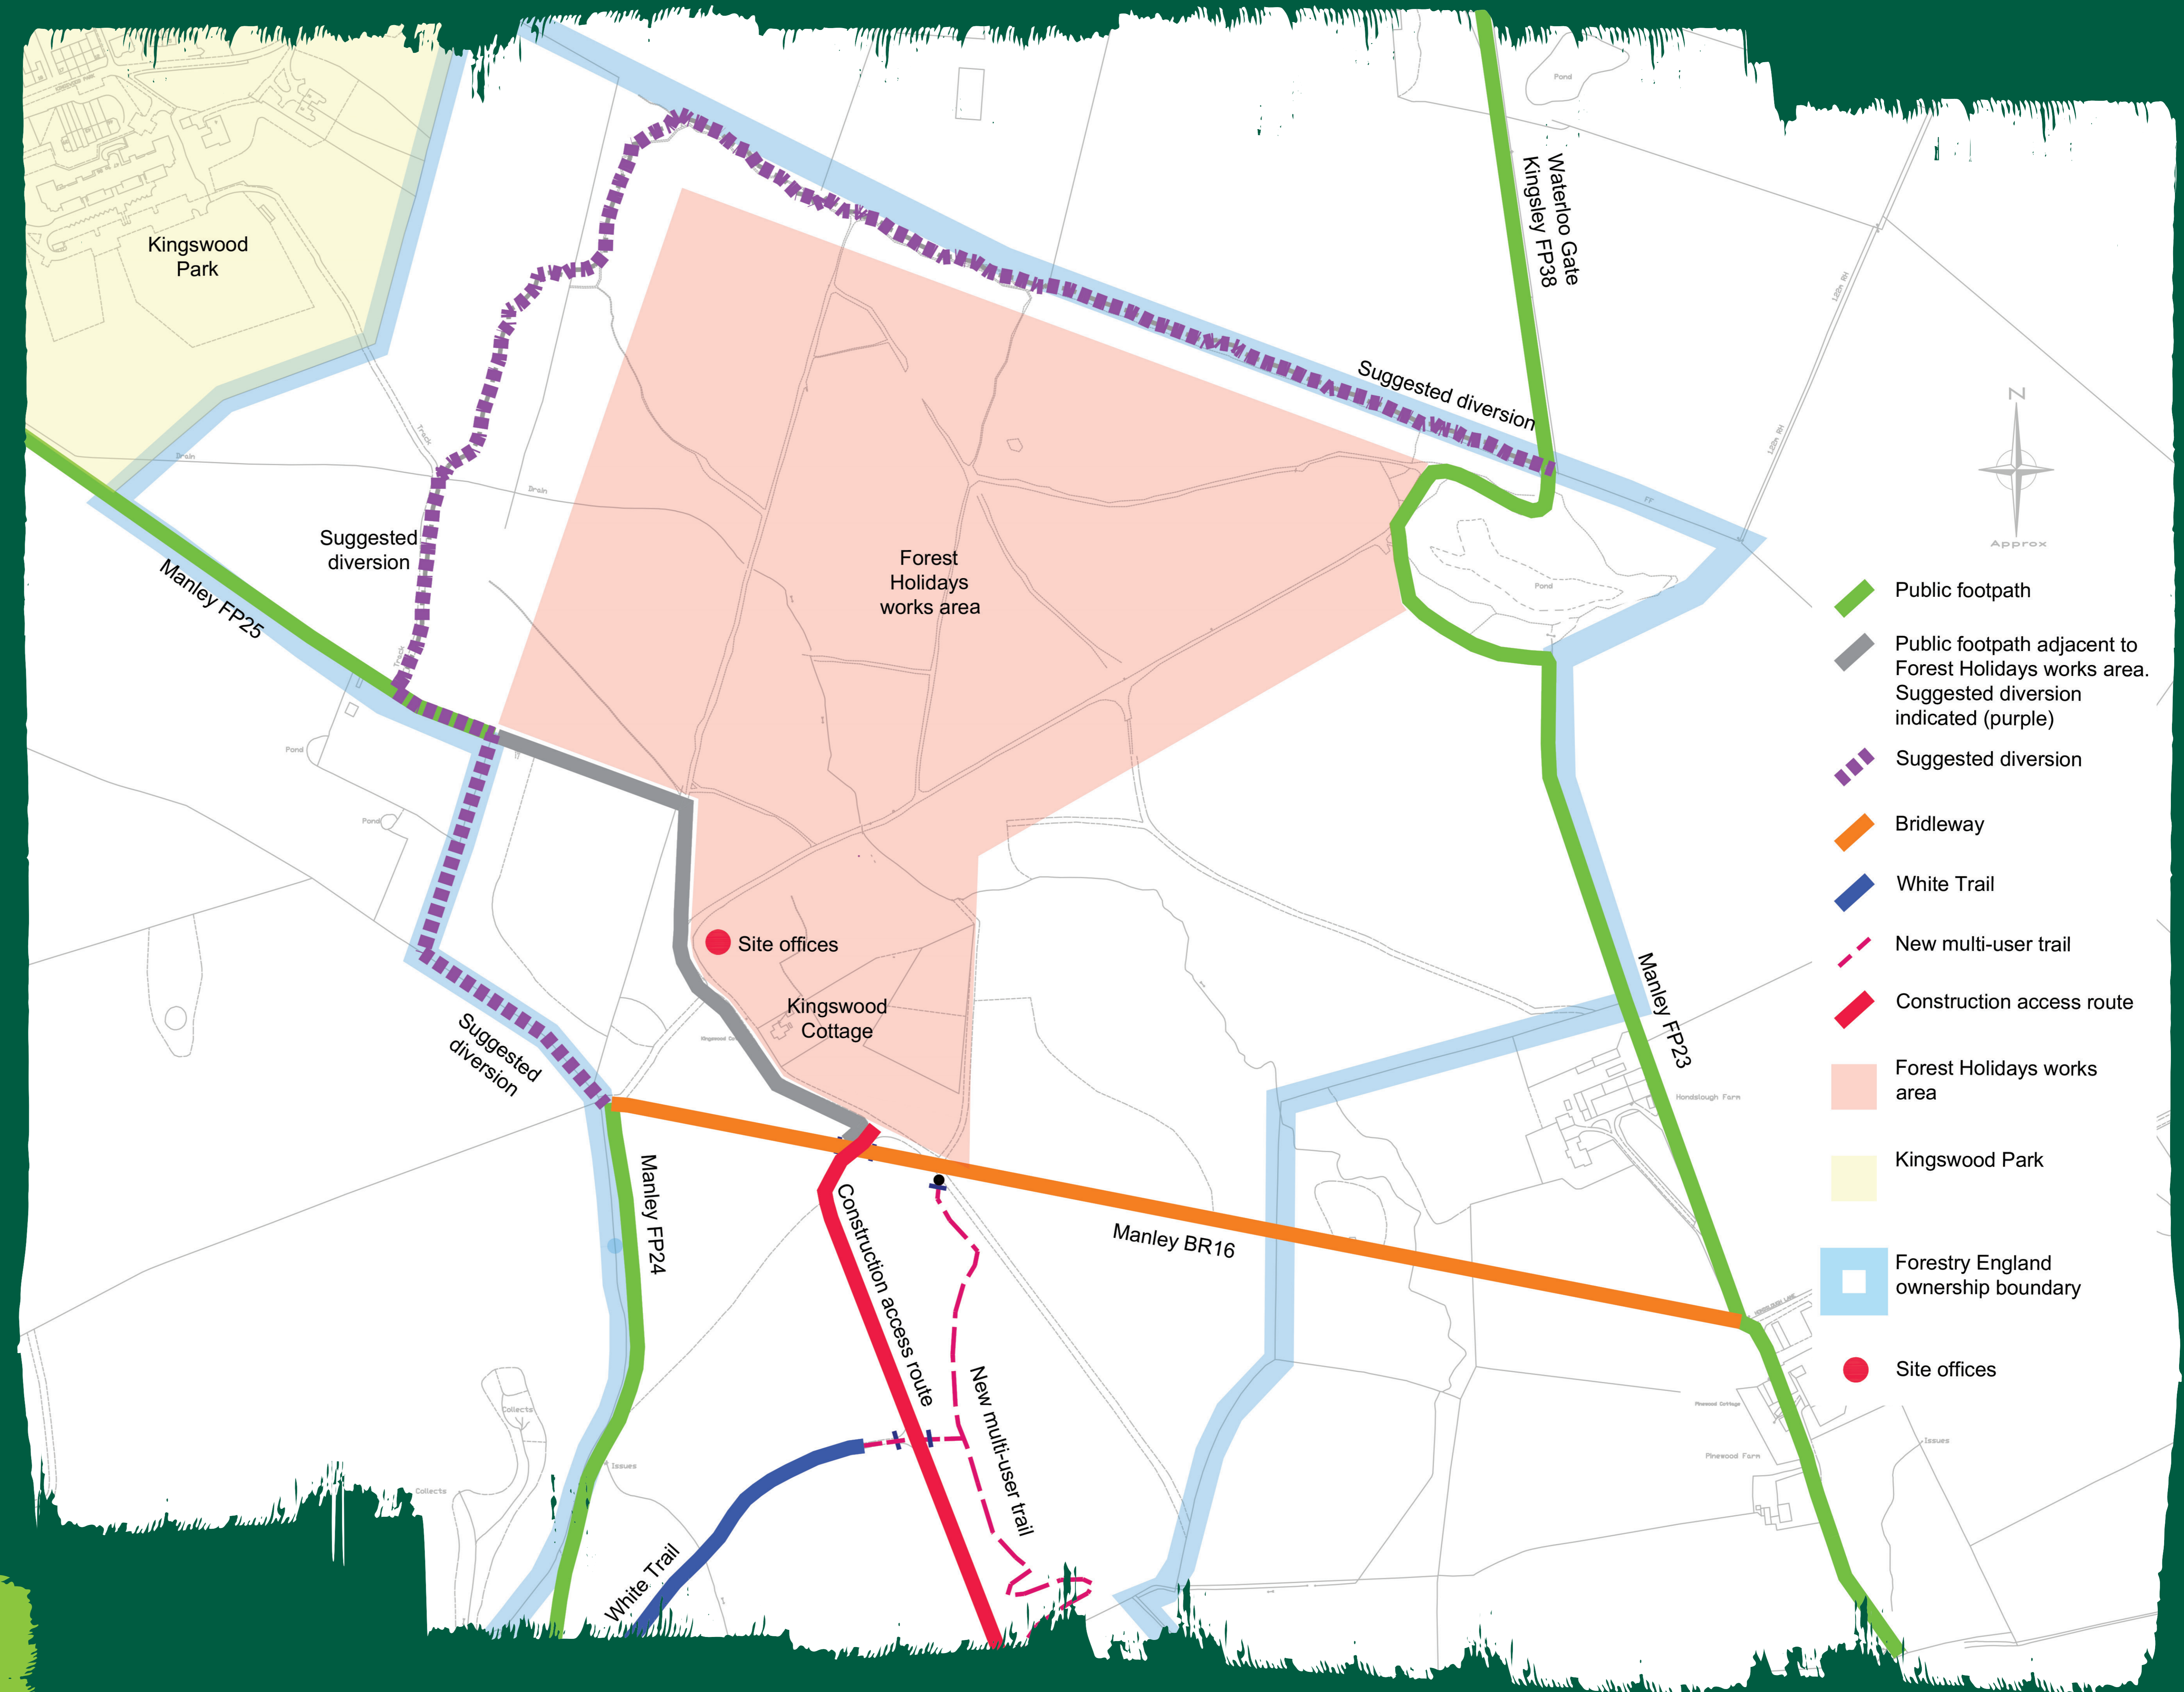

Delamere Forest Trail Diversions

Forestry England and Forest Holidays are working together to create a sustainable vision for Delamere Forest.

Our aim is to keep as many forest trails open as possible during these works, however it may be necessary to temporarily restrict access to certain routes for the safety of forest users. Every effort will be made to minimise the disruption to trails and walking routes.

The map on the right shows alternative trails you can take while you're out exploring Delamere Forest.

You are here

For more information and updates about Delamere Forest please visit: forestryengland.uk/article/delamere-redevelopment-project