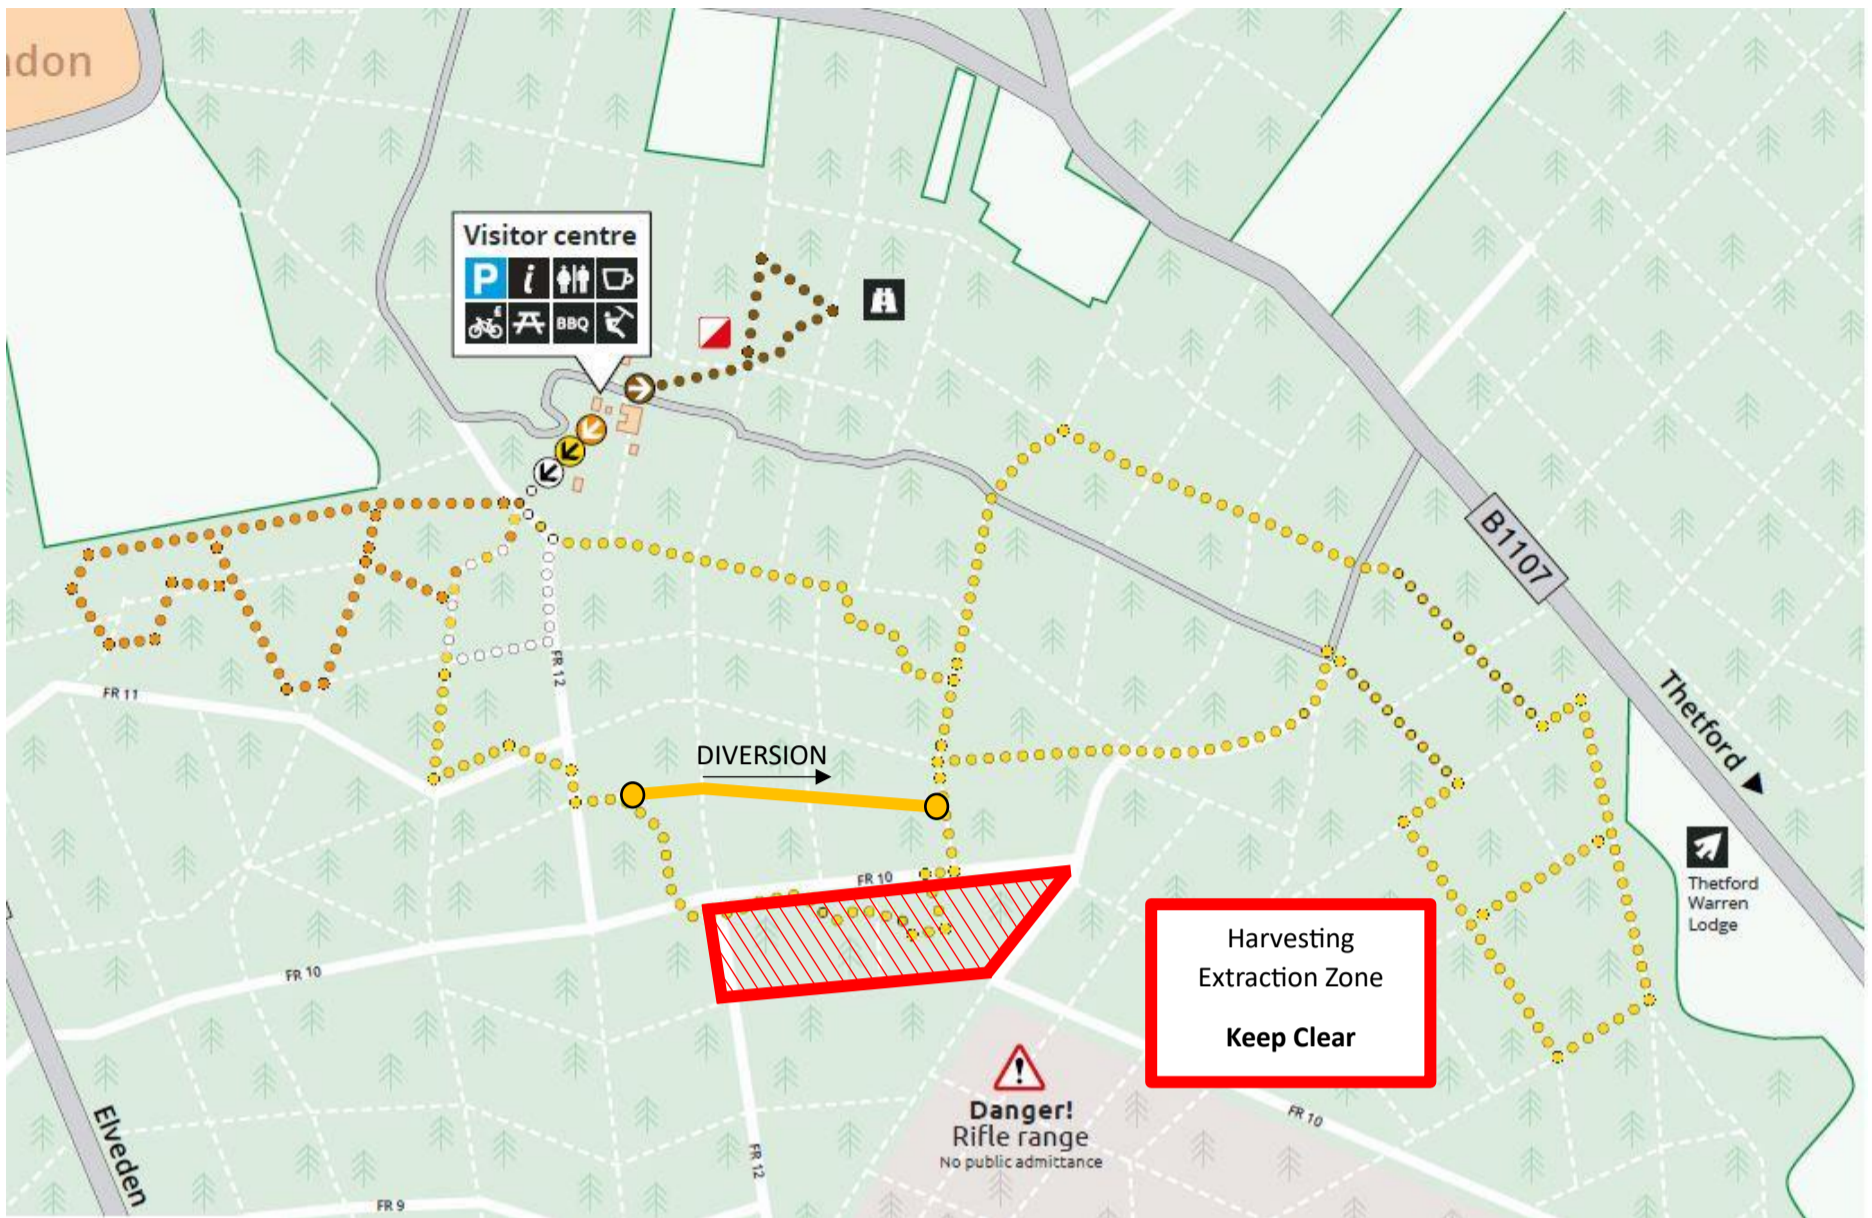

Lime Burner Trail – 11.11.2024

OPEN

Beater Trail – 18.11.2024

DIVERSION

Small diversion at start of long loop due to harvest extraction zone. Please follow all signs and instructions on trail.

Shepherd Trail - 18.11.2024

DIVERSION

Diversion on short loop to avoid harvest extraction zone along FR12. Please follow all signs and instructions on trail.

Pump Track – 18.11.2024

OPEN

For latest updates on trails closures and diversions head to:
forestryengland.uk/trail-diversions-high-lodge

Heritage Trail – 18.11.2024

OPEN

Pine Trail – 18.11.2024

OPEN

Fir Trail – 18.11.2024

DIVERSION

Small diversion on short loop of Fir Trail due to harvest extraction zone. Please follow the black diversion arrows, and all other signs and instructions.

Gruffalo Trail – 18.11.2024

OPEN

Sound Trail - 18.11.2024

OPEN

For latest updates on trails closures and diversions head to
forestryengland.uk/trail-diversions-high-lodge