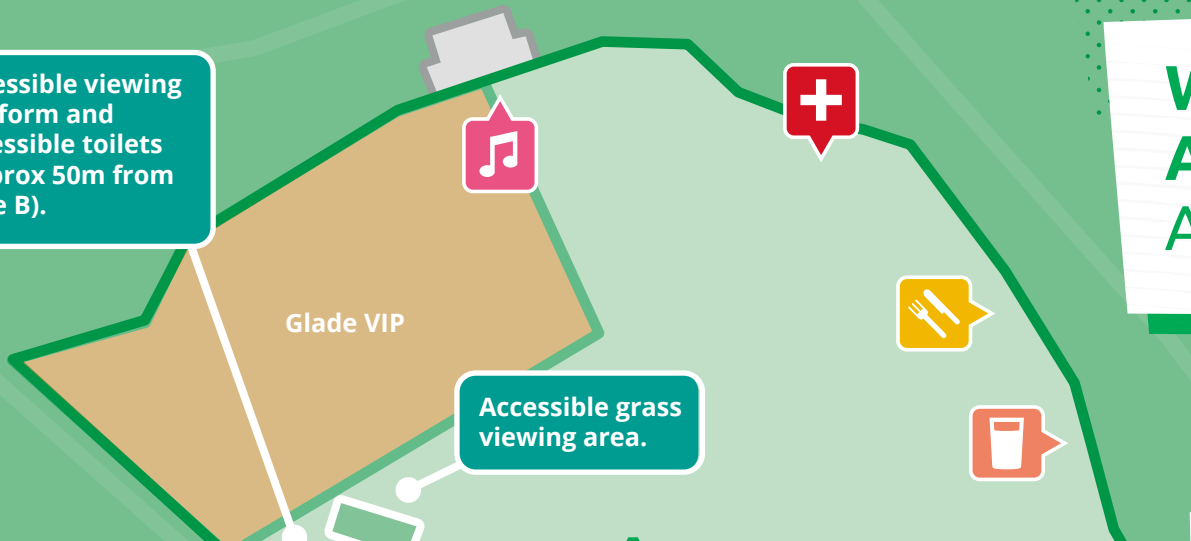

# Westonbirt Arboretum Arena Accessibility Map

 Accessible viewing platform and accessible toilets (approx 50m from Gate B).  

Accessible grass viewing area.

 Accessible entrance gate (Gate B) and route to platform. Take care as grass may be uneven.

 Accessible blue badge parking (Blue). Maximum distance to Gate B approx 120m.

## ARENA MAP KEY

-  Accessible Facilities
-  Stage
-  Arena Boundary
-  Ticket Office
-  Bar
-  Toilets
-  First Aid
-  Food

Further access information can be found at [forestlive.com/accessibility](https://forestlive.com/accessibility)

Exact location of arena facilities such as toilets, bars and catering may change closer to the event