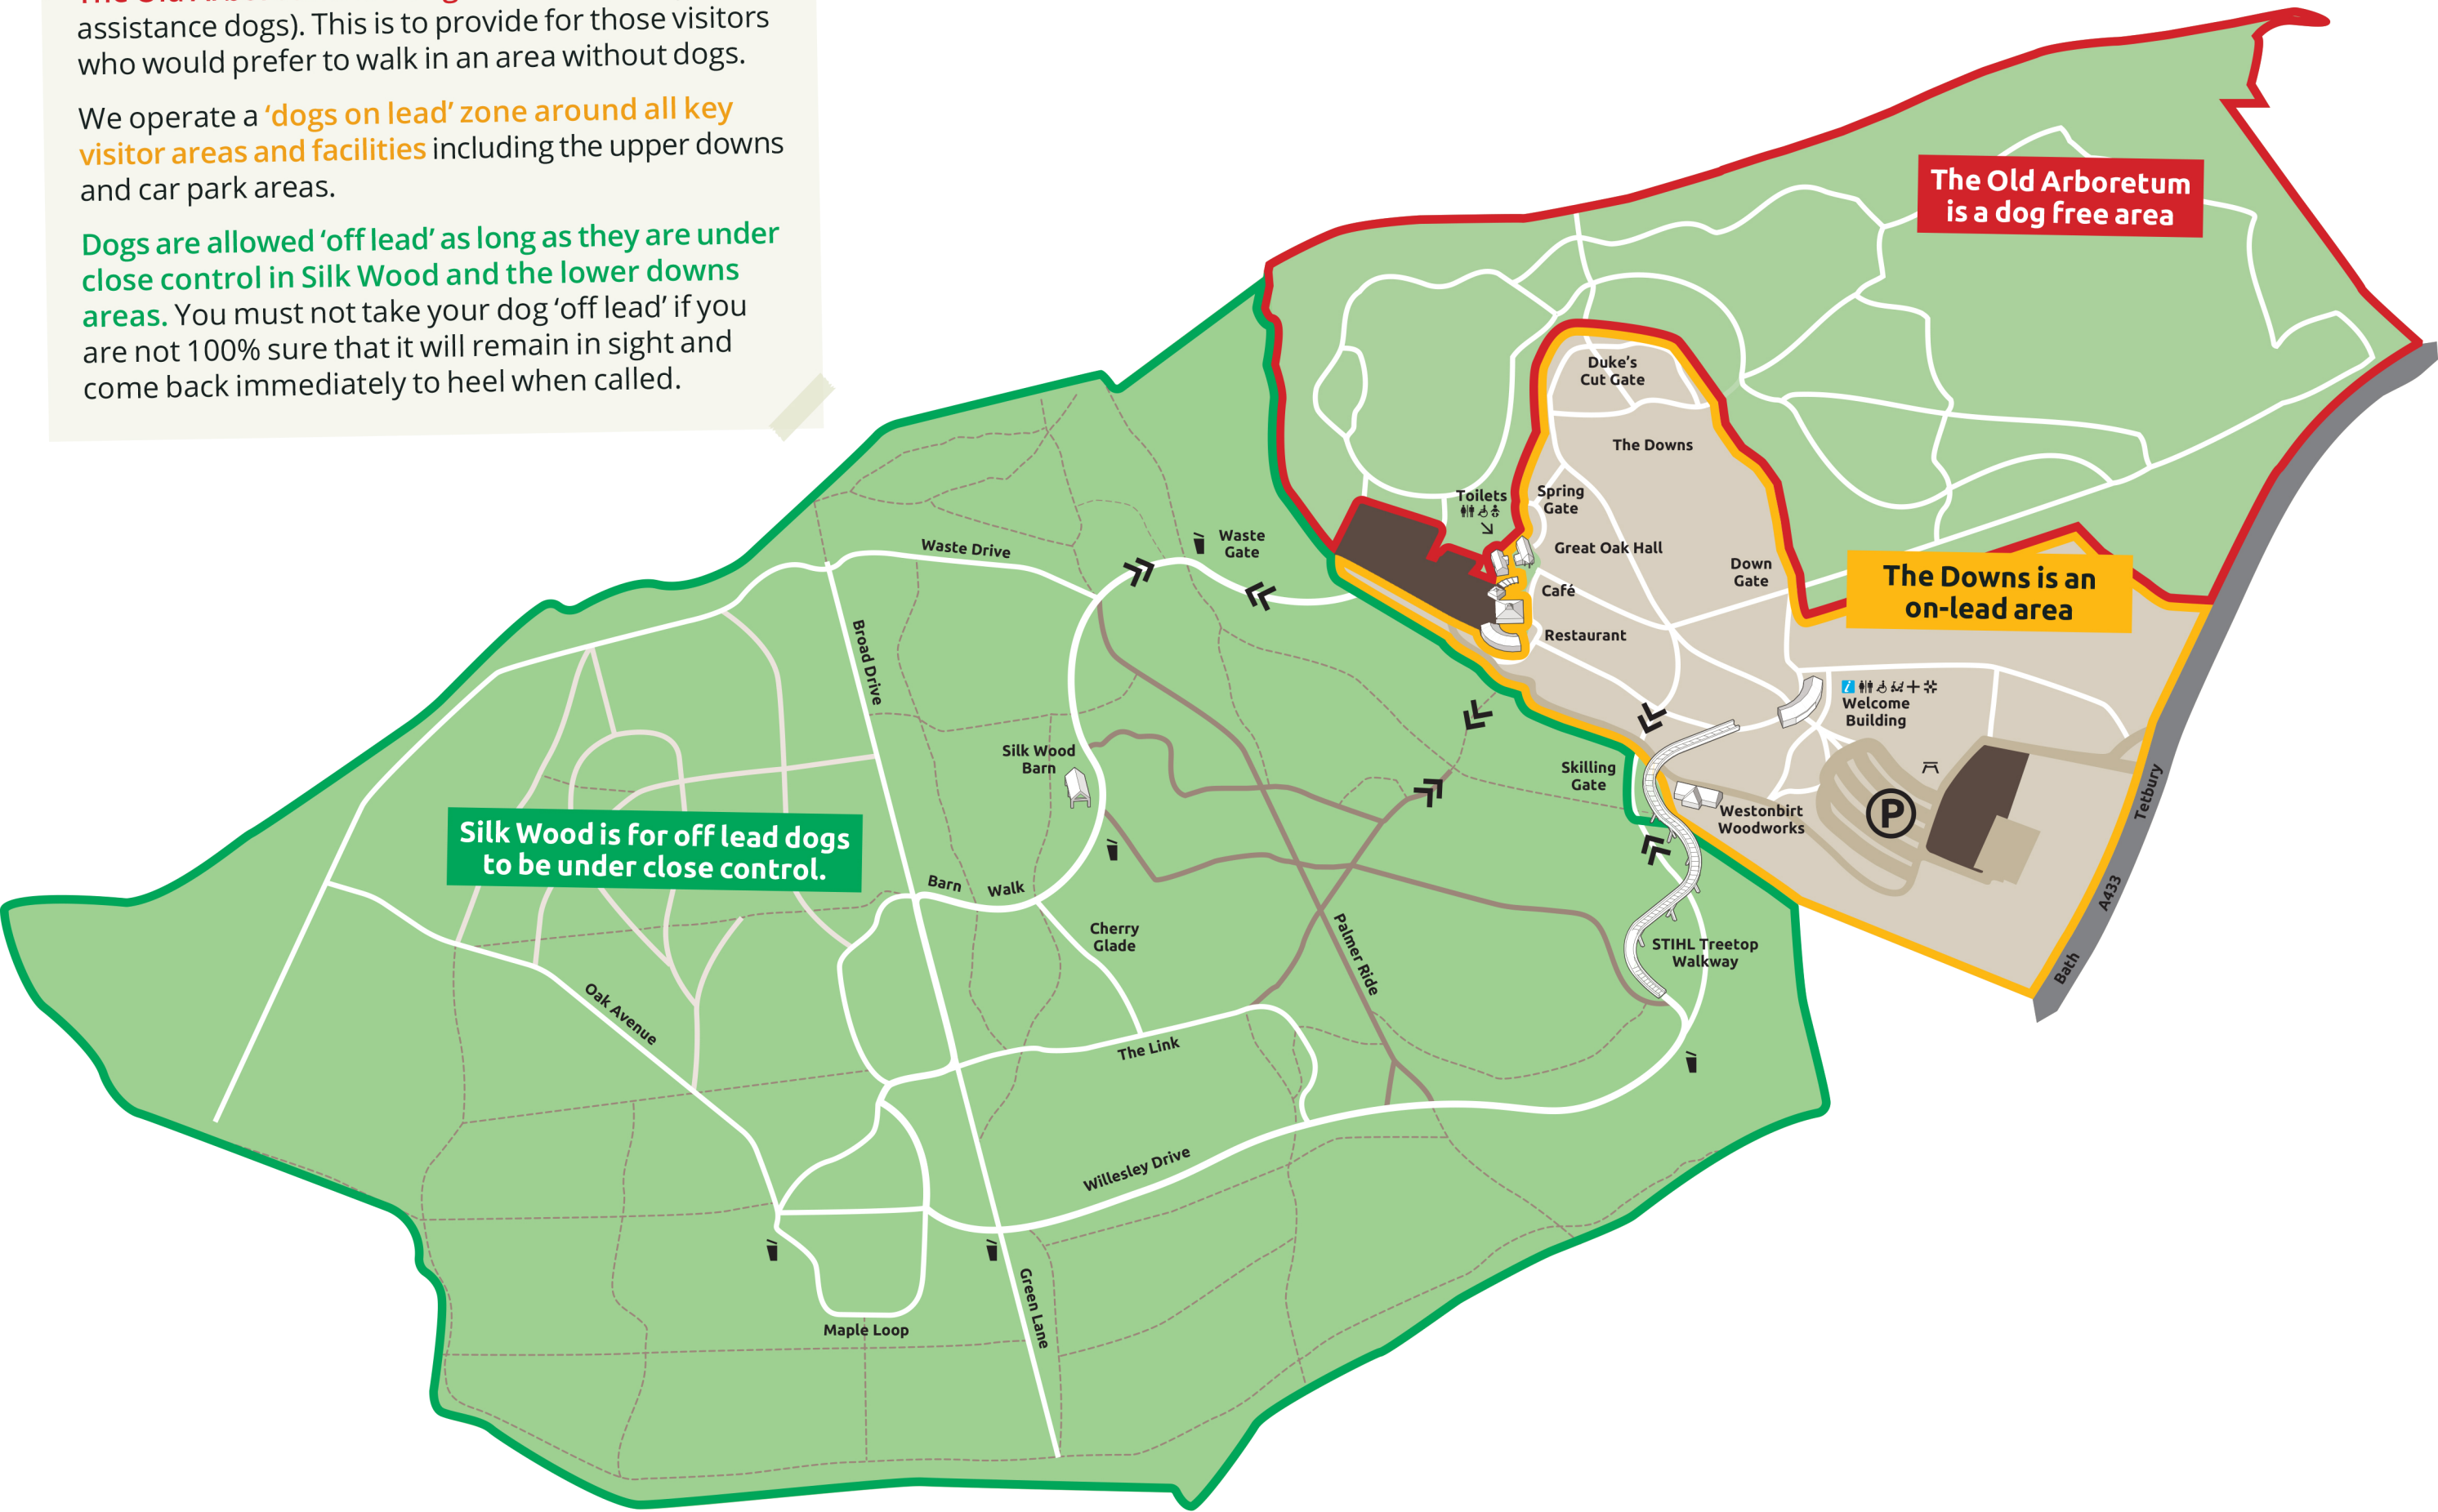

**The Old Arboretum is a dog-free area** (except for assistance dogs). This is to provide for those visitors who would prefer to walk in an area without dogs.

We operate a **'dogs on lead' zone around all key visitor areas and facilities** including the upper downs and car park areas.

**Dogs are allowed 'off lead' as long as they are under close control in Silk Wood and the lower downs areas.** You must not take your dog 'off lead' if you are not 100% sure that it will remain in sight and come back immediately to heel when called.

**Silk Wood is for off lead dogs to be under close control.**

**The Downs is an on-lead area**

**The Old Arboretum is a dog free area**