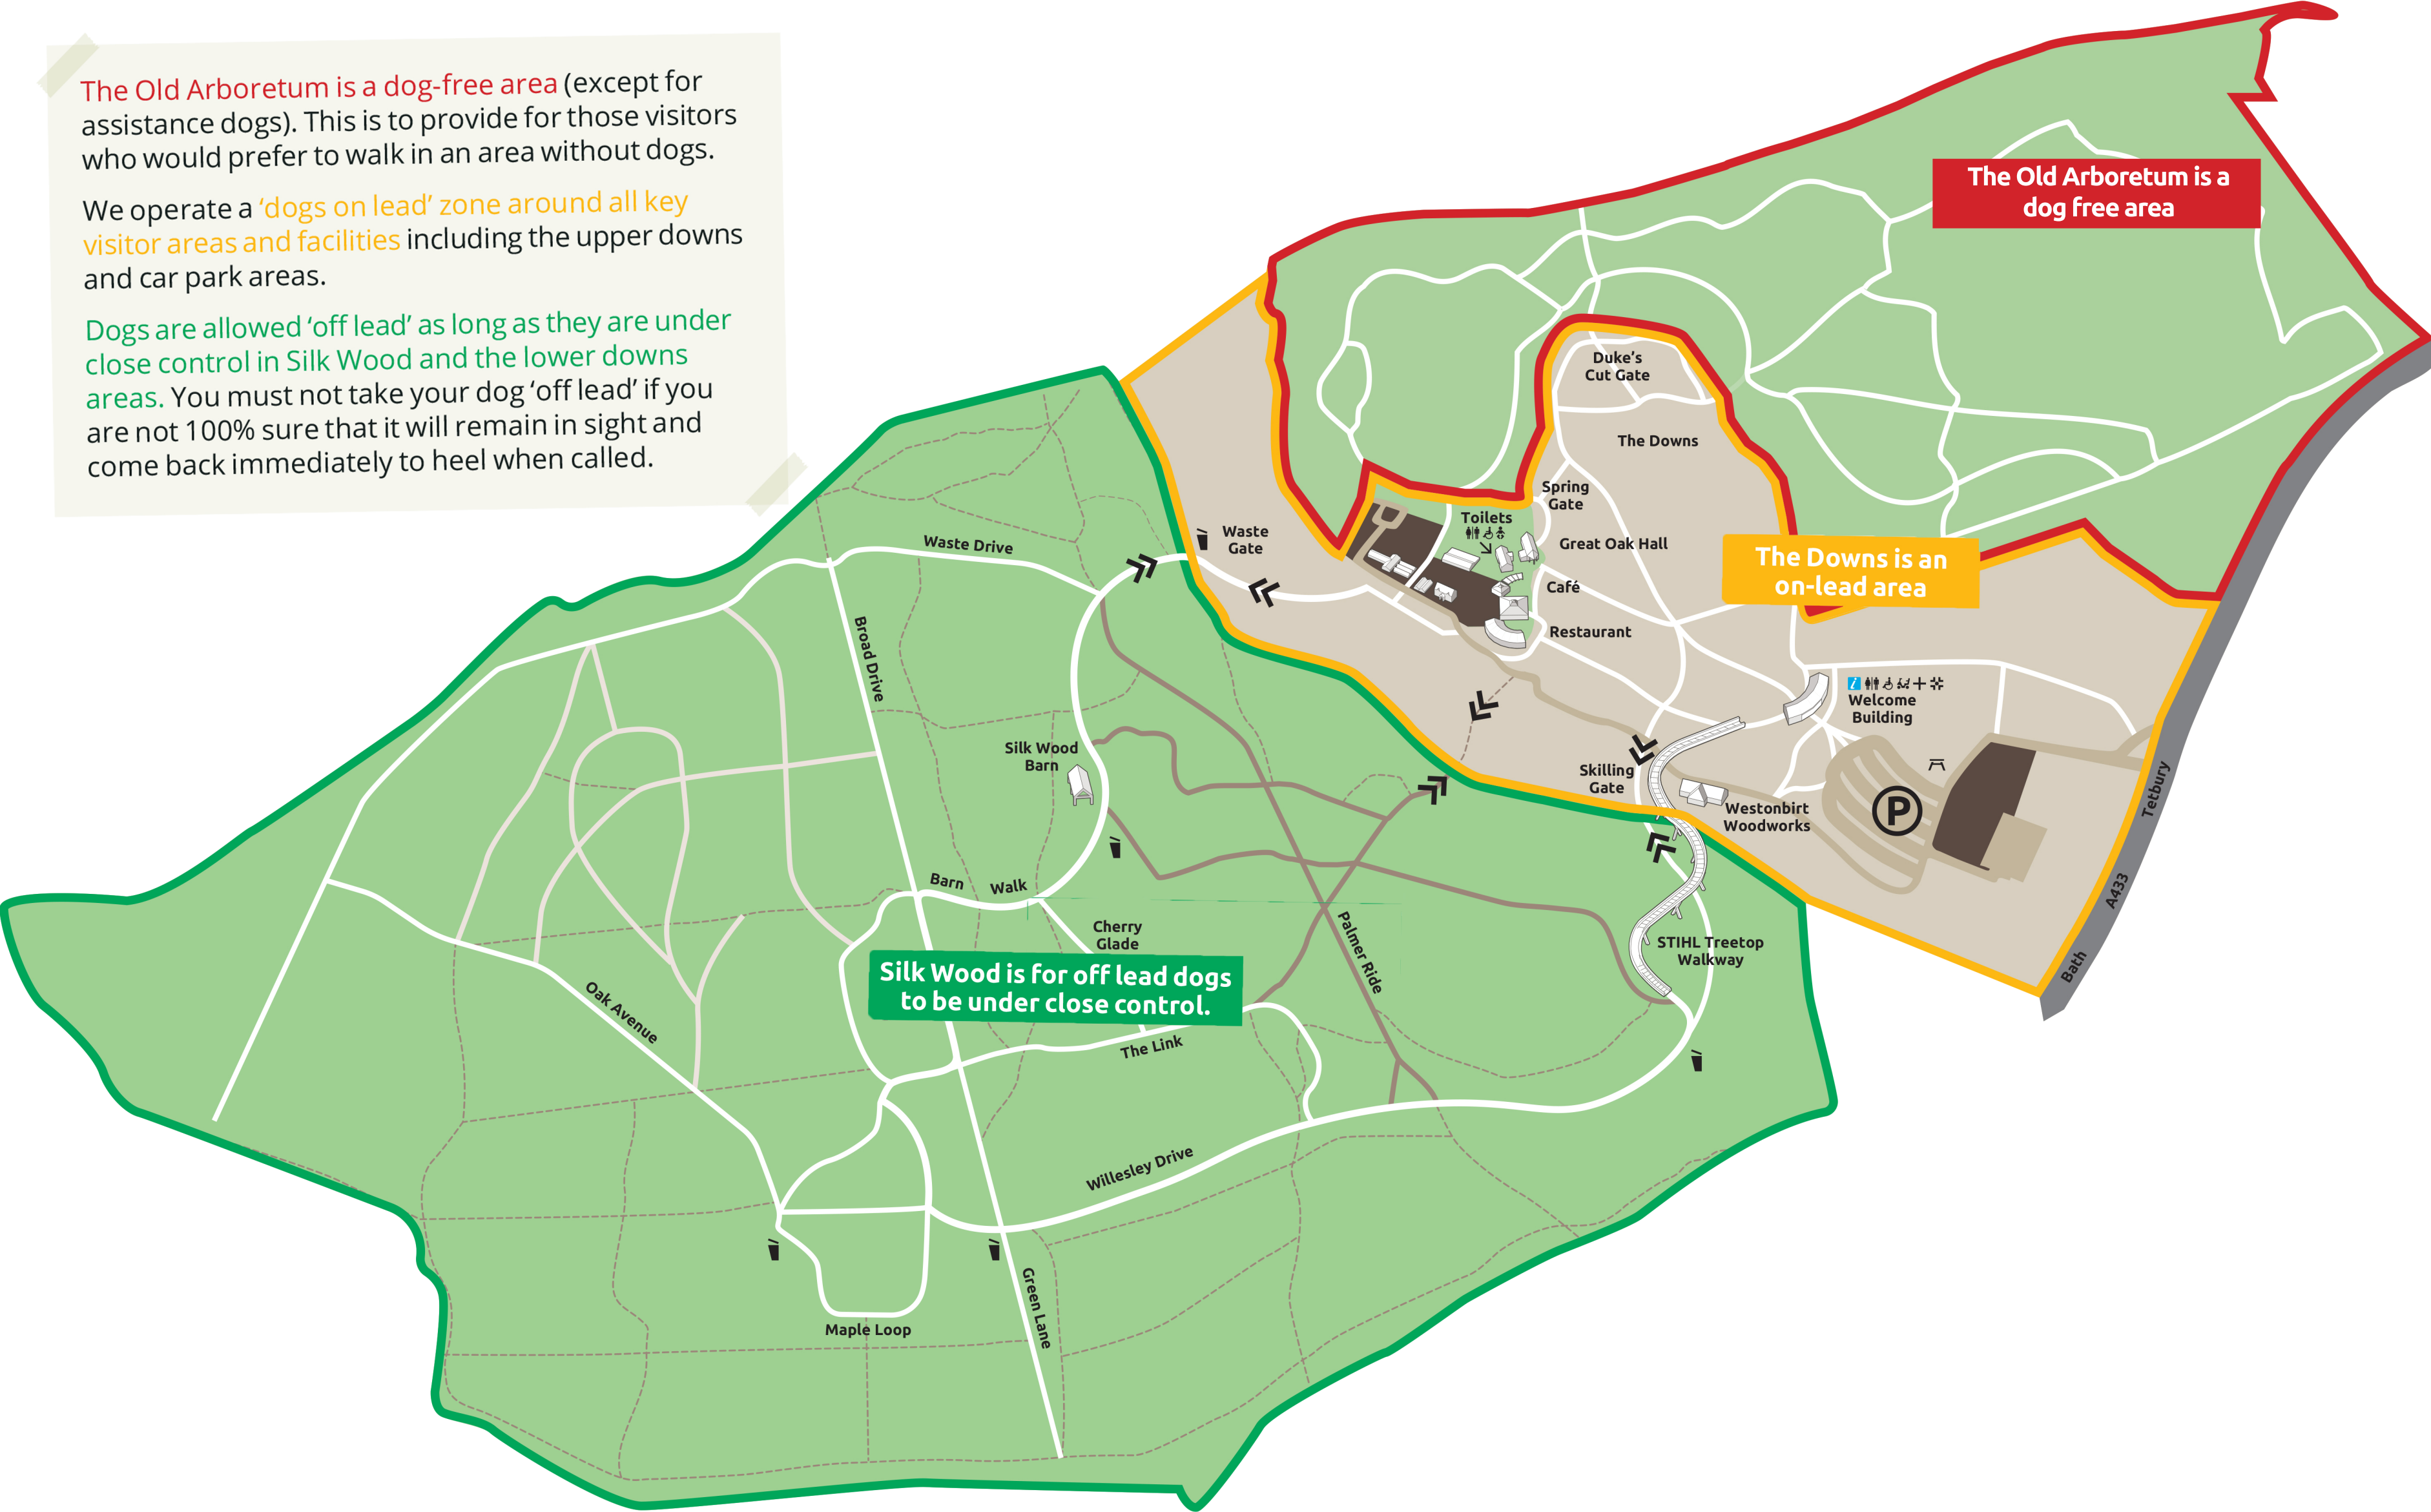

The Old Arboretum is a dog-free area (except for assistance dogs). This is to provide for those visitors who would prefer to walk in an area without dogs.

We operate a 'dogs on lead' zone around all key visitor areas and facilities including the upper downs and car park areas.

Dogs are allowed 'off lead' as long as they are under close control in Silk Wood and the lower downs areas. You must not take your dog 'off lead' if you are not 100% sure that it will remain in sight and come back immediately to heel when called.

The Old Arboretum is a dog free area

The Downs is an on-lead area

Silk Wood is for off lead dogs to be under close control.