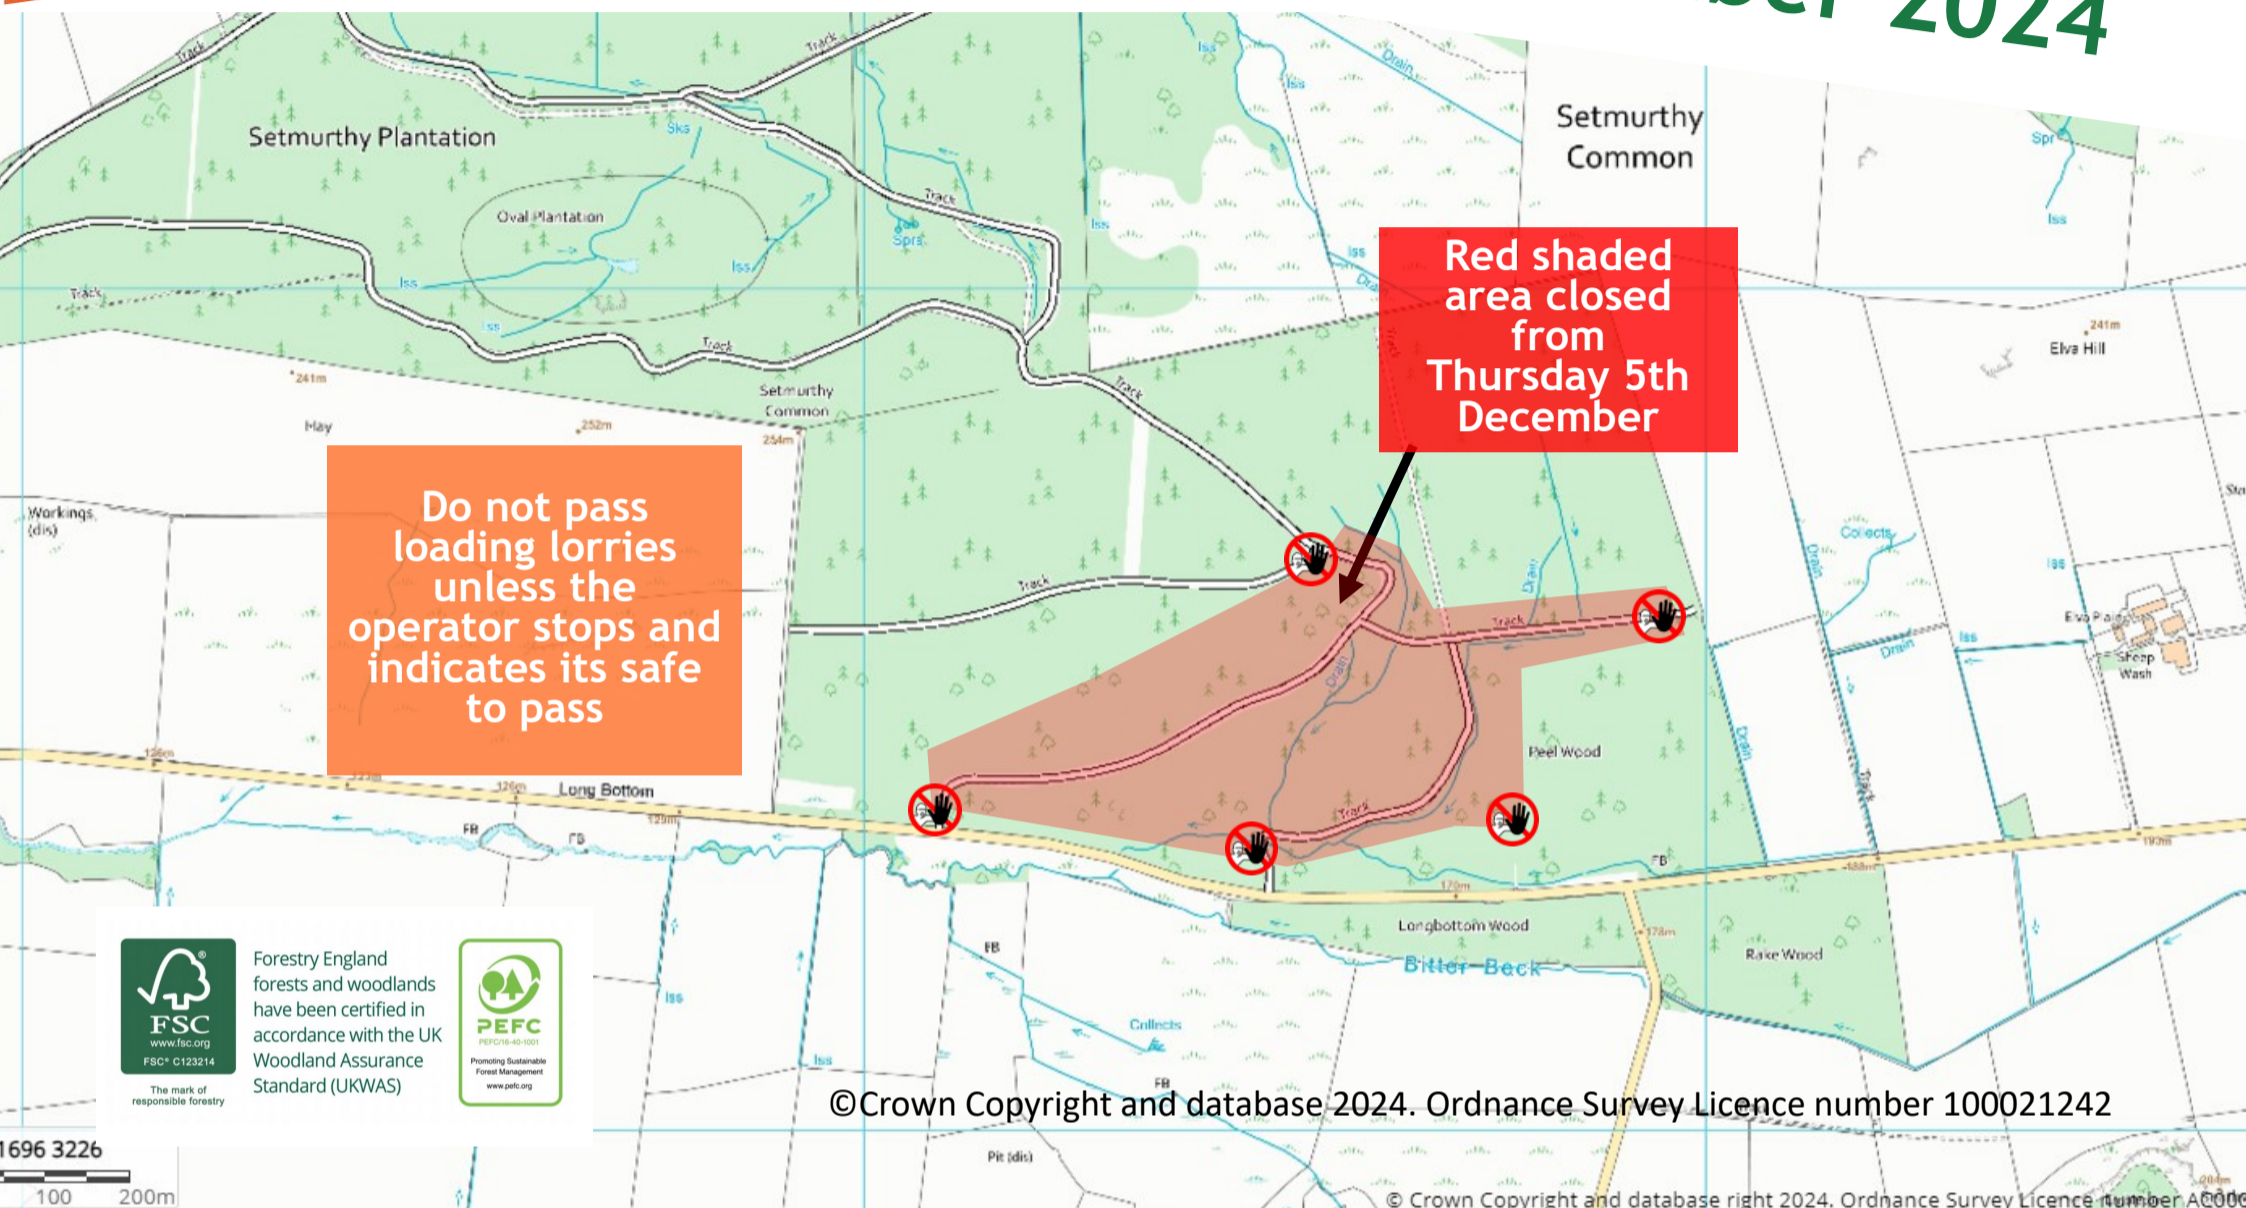

# What's Happening in Setmurthy December 2024

## Tree felling and extraction at Setmurthy is restarting

Tree felling and extraction works are restarting in Setmurthy for a short period of a couple of days. The work will clear and make safe the recent storm damage. The red shaded area of the forest will be closed to protect public safety. Please do not approach working machinery.

Falling trees are very dangerous and so are the felling and extraction machines. If a machine's saw chain breaks, metal can shoot through the forest like a bullet. Harvesting machines operate long hours including late night, early mornings and at weekends. Please, look out for timber lorries and observe all safety signs .